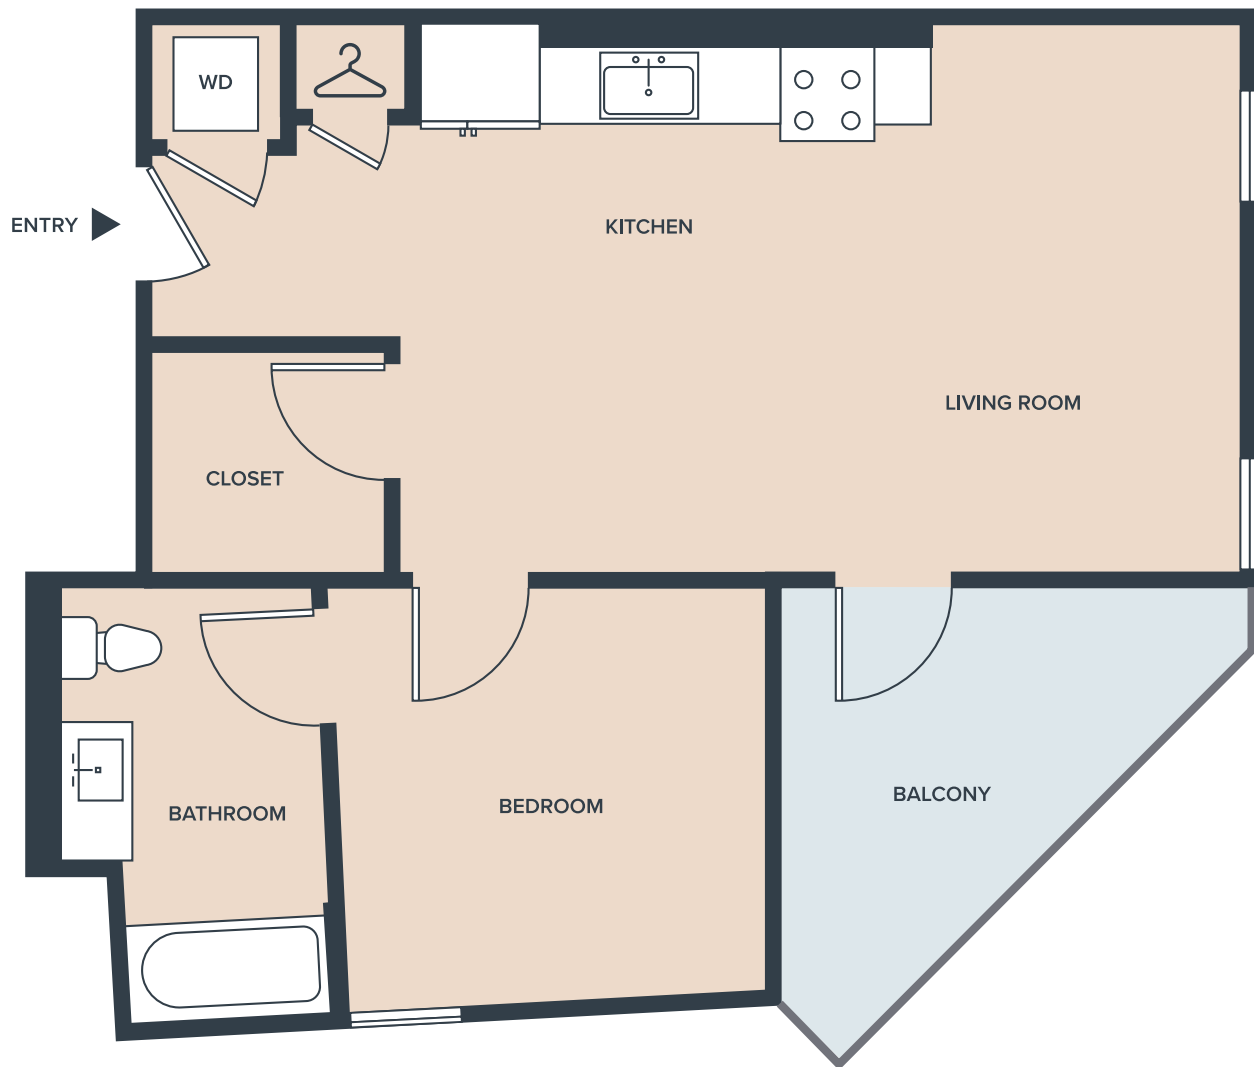

Llewellyn

Unit T
1 Bed, 1 Bath
702 SF

1101 North Main Street, Los Angeles CA 90012

Llewellyn.la

Floor plans are artist's rendering. All dimensions are approximate. Actual product and specifications may vary in dimension or detail. Not all features are available in every apartment. Prices and availability are subject to change. Please see a representative for details.