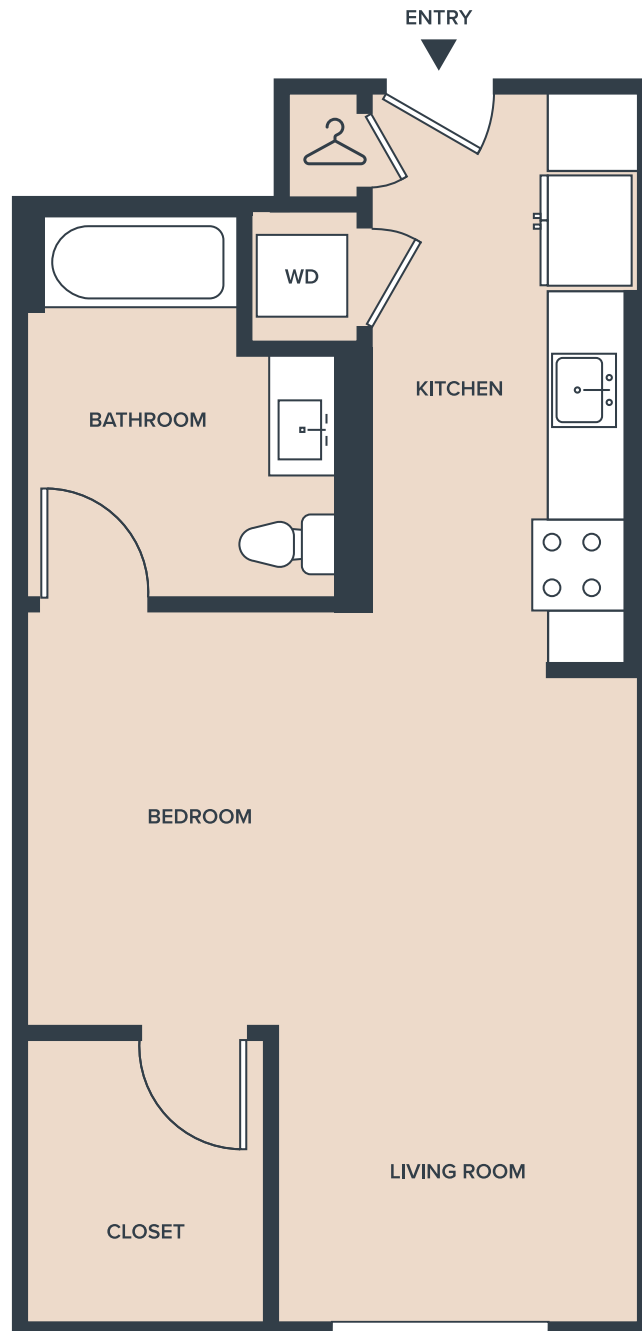

Llewellyn

Unit S
Studio
583 SF

1101 North Main Street, Los Angeles CA 90012 Llewellyn.la

Floor plans are artist's rendering. All dimensions are approximate. Actual product and specifications may vary in dimension or detail. Not all features are available in every apartment. Prices and availability are subject to change. Please see a representative for details.