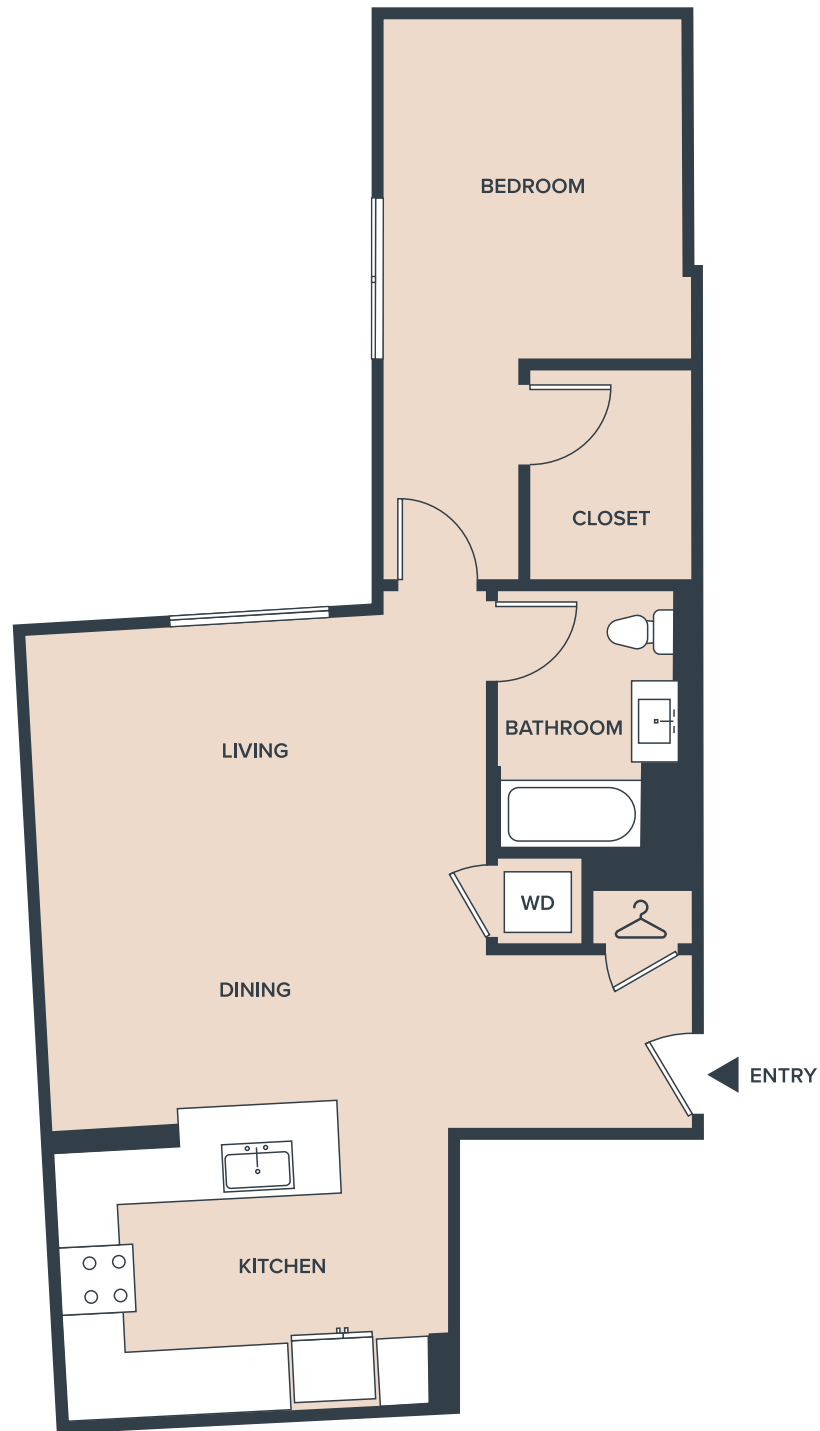

Llewellyn

Unit N
1 Bed, 1 Bath
904 SF

1101 North Main Street, Los Angeles CA 90012

Llewellyn.la

Floor plans are artist's rendering. All dimensions are approximate. Actual product and specifications may vary in dimension or detail. Not all features are available in every apartment. Prices and availability are subject to change. Please see a representative for details.