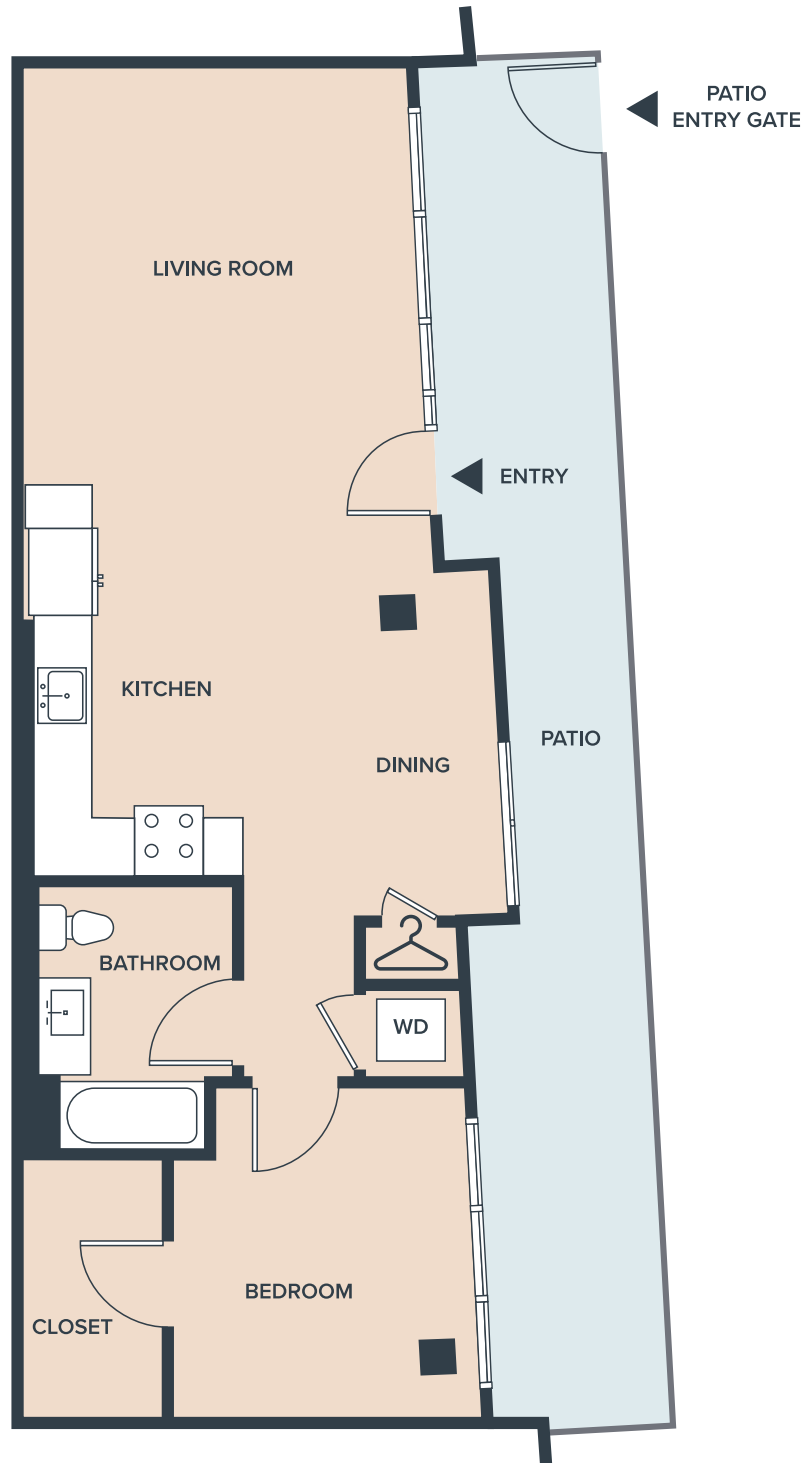

Llewellyn

Unit MM

1 Bed, 1 Bath

845 SF

1101 North Main Street, Los Angeles CA 90012

Llewellyn.la

Floor plans are artist's rendering. All dimensions are approximate. Actual product and specifications may vary in dimension or detail. Not all features are available in every apartment. Prices and availability are subject to change. Please see a representative for details.