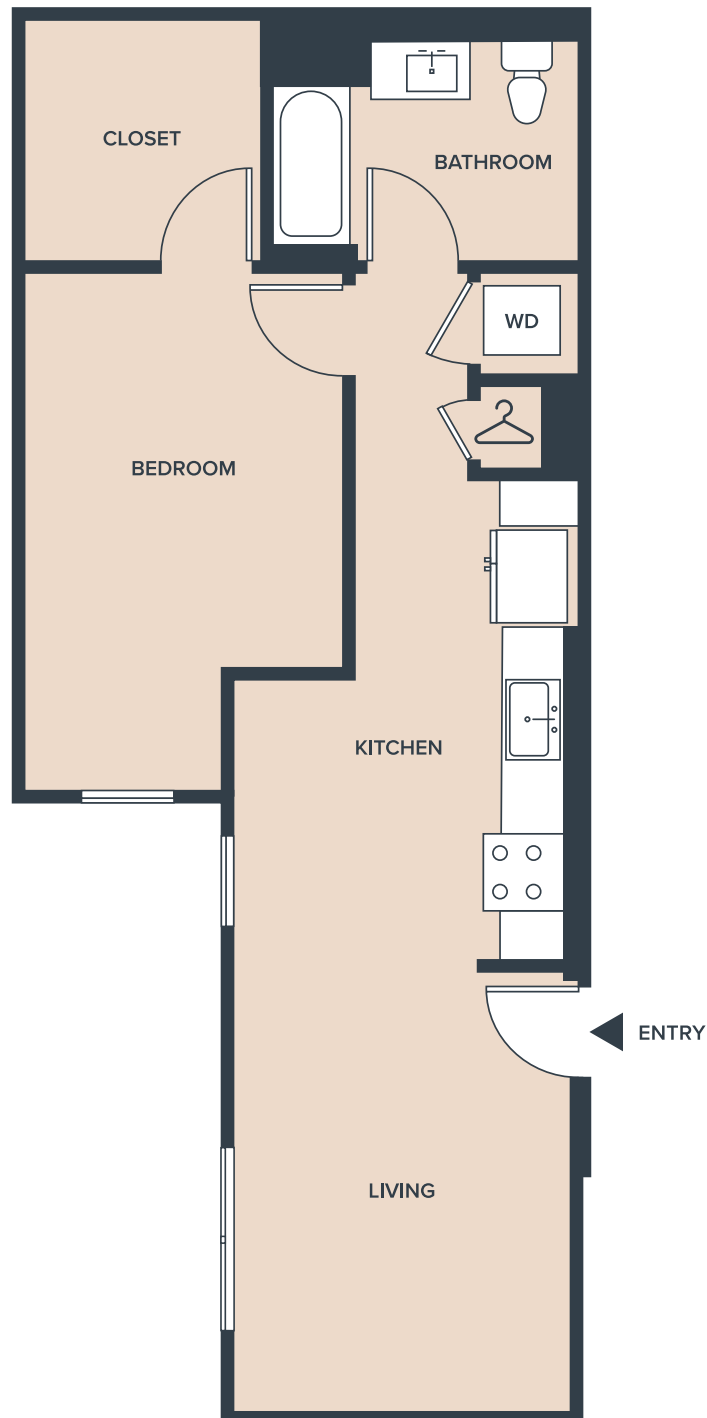

Llewellyn

Unit M
1 Bed, 1 Bath
732 SF

1101 North Main Street, Los Angeles CA 90012

Llewellyn.la

Floor plans are artist's rendering. All dimensions are approximate. Actual product and specifications may vary in dimension or detail. Not all features are available in every apartment. Prices and availability are subject to change. Please see a representative for details.