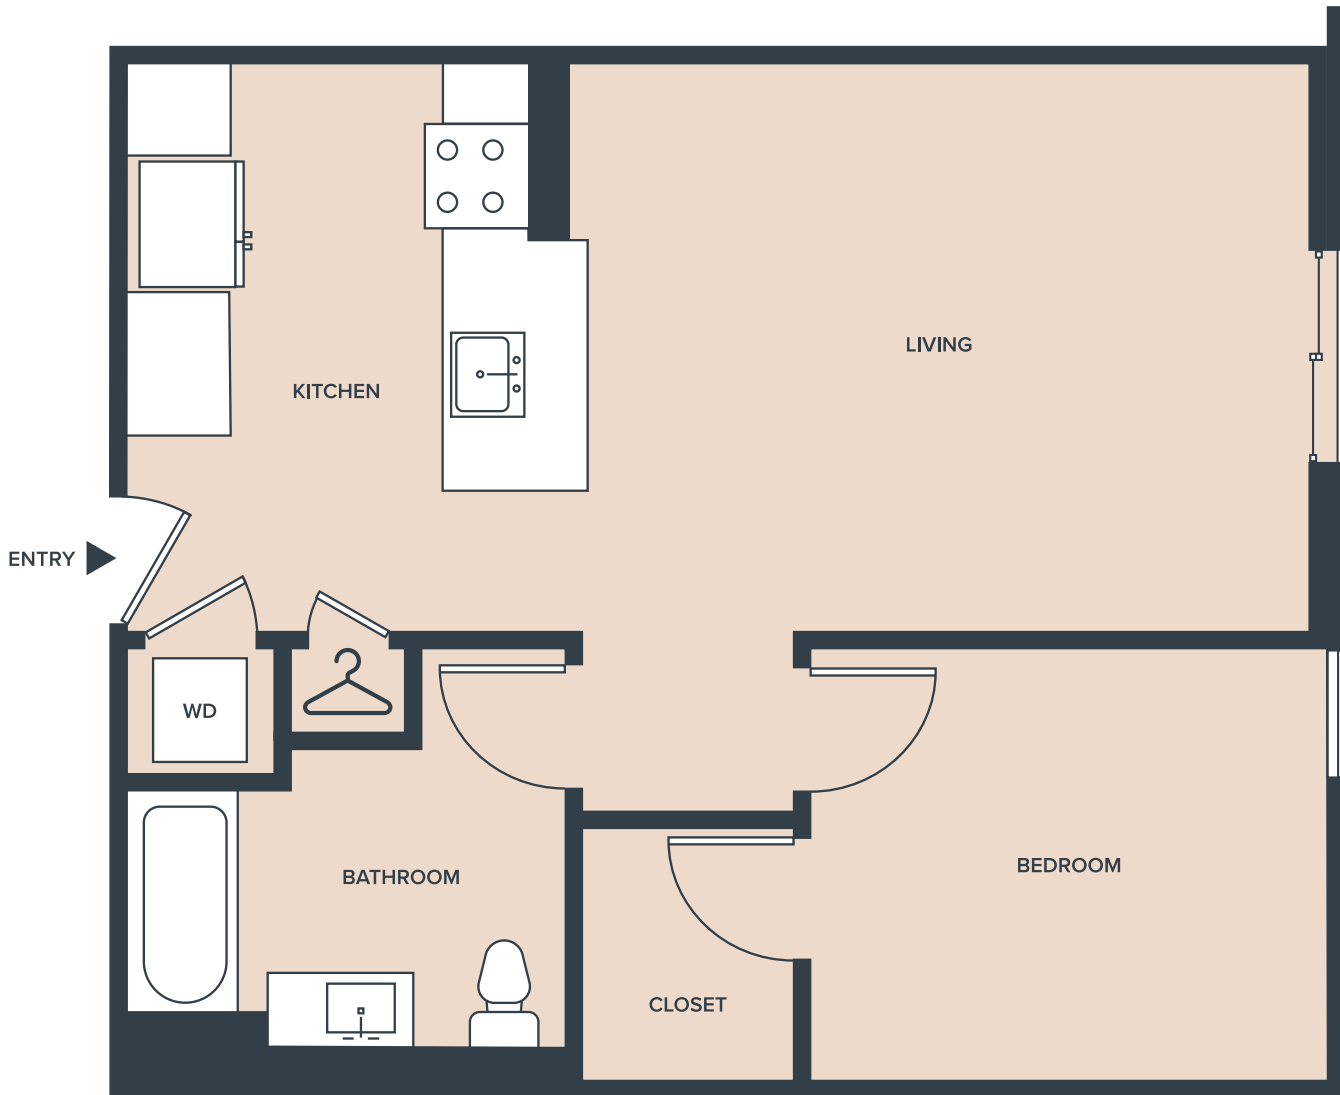

Llewellyn

Unit L
1 Bed, 1 Bath
733 SF

1101 North Main Street, Los Angeles CA 90012

Llewellyn.la

Floor plans are artist's rendering. All dimensions are approximate. Actual product and specifications may vary in dimension or detail. Not all features are available in every apartment. Prices and availability are subject to change. Please see a representative for details.