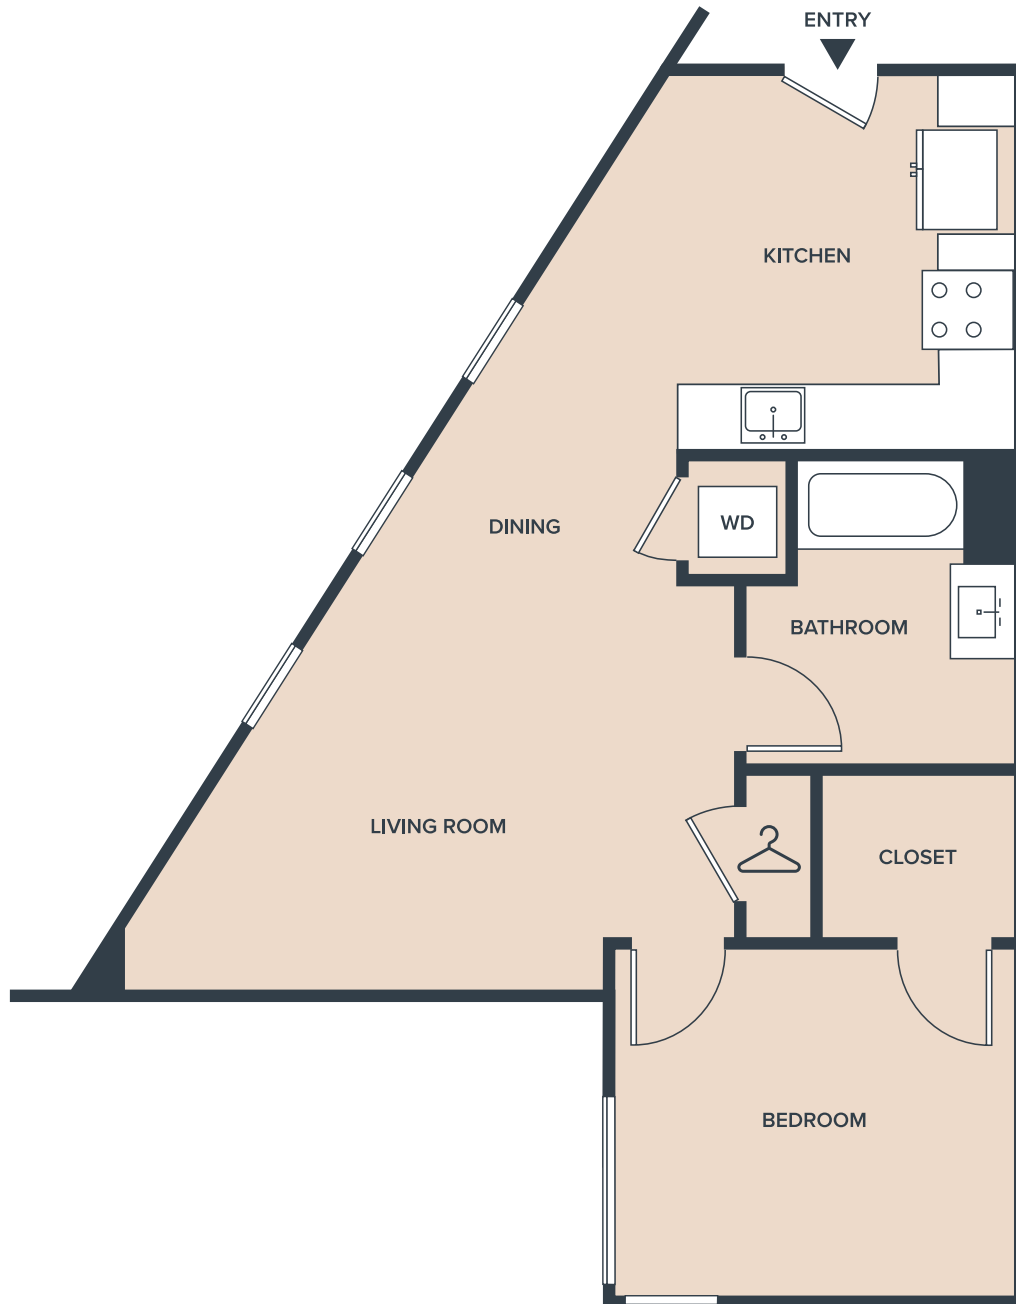

Llewellyn

Unit K
1 Bed, 1 Bath
751 SF

1101 North Main Street, Los Angeles CA 90012

Llewellyn.la

Floor plans are artist's rendering. All dimensions are approximate. Actual product and specifications may vary in dimension or detail. Not all features are available in every apartment. Prices and availability are subject to change. Please see a representative for details.