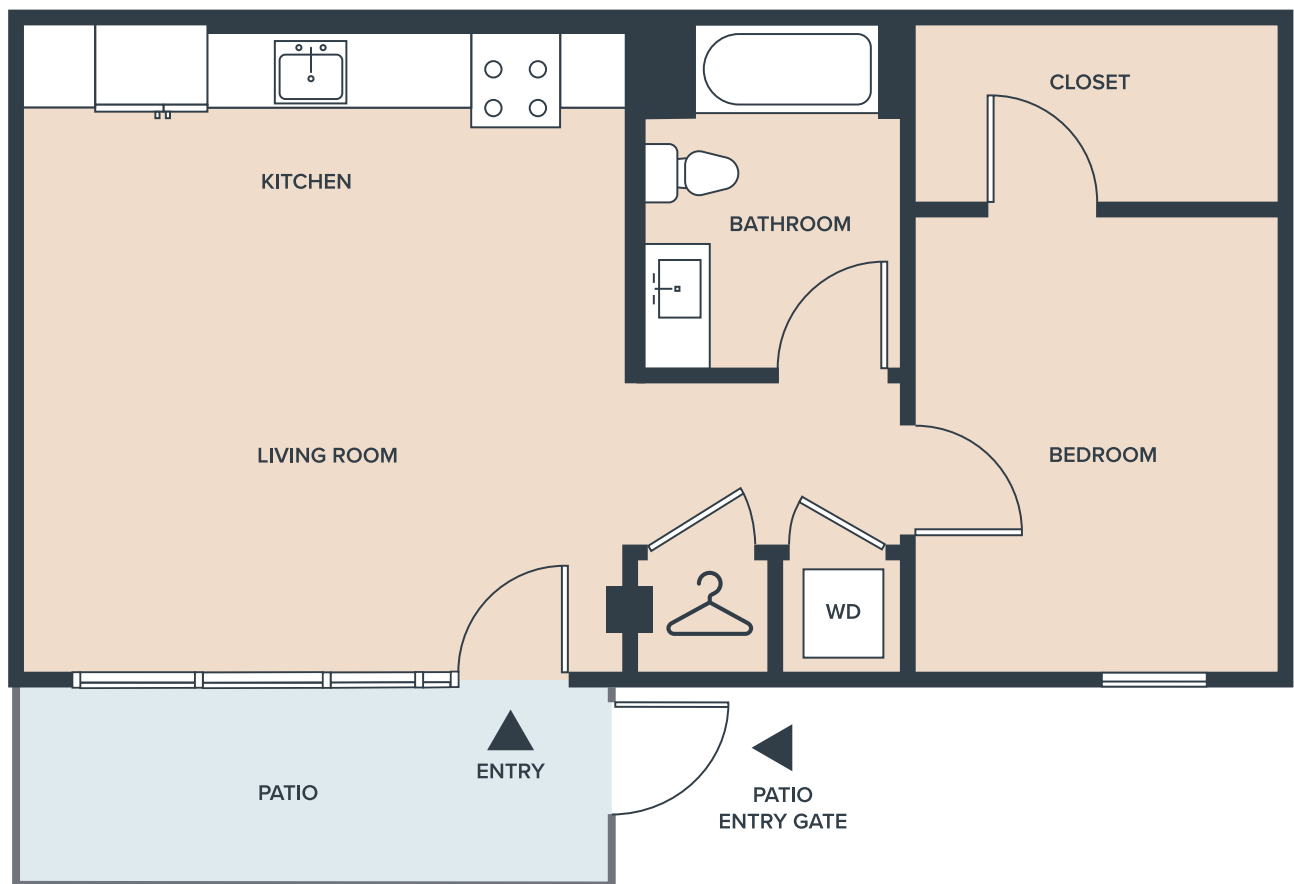

Llewellyn

Unit JJ
1 Bed, 1 Bath
705 SF

1101 North Main Street, Los Angeles CA 90012

Llewellyn.la

Floor plans are artist's rendering. All dimensions are approximate. Actual product and specifications may vary in dimension or detail. Not all features are available in every apartment. Prices and availability are subject to change. Please see a representative for details.