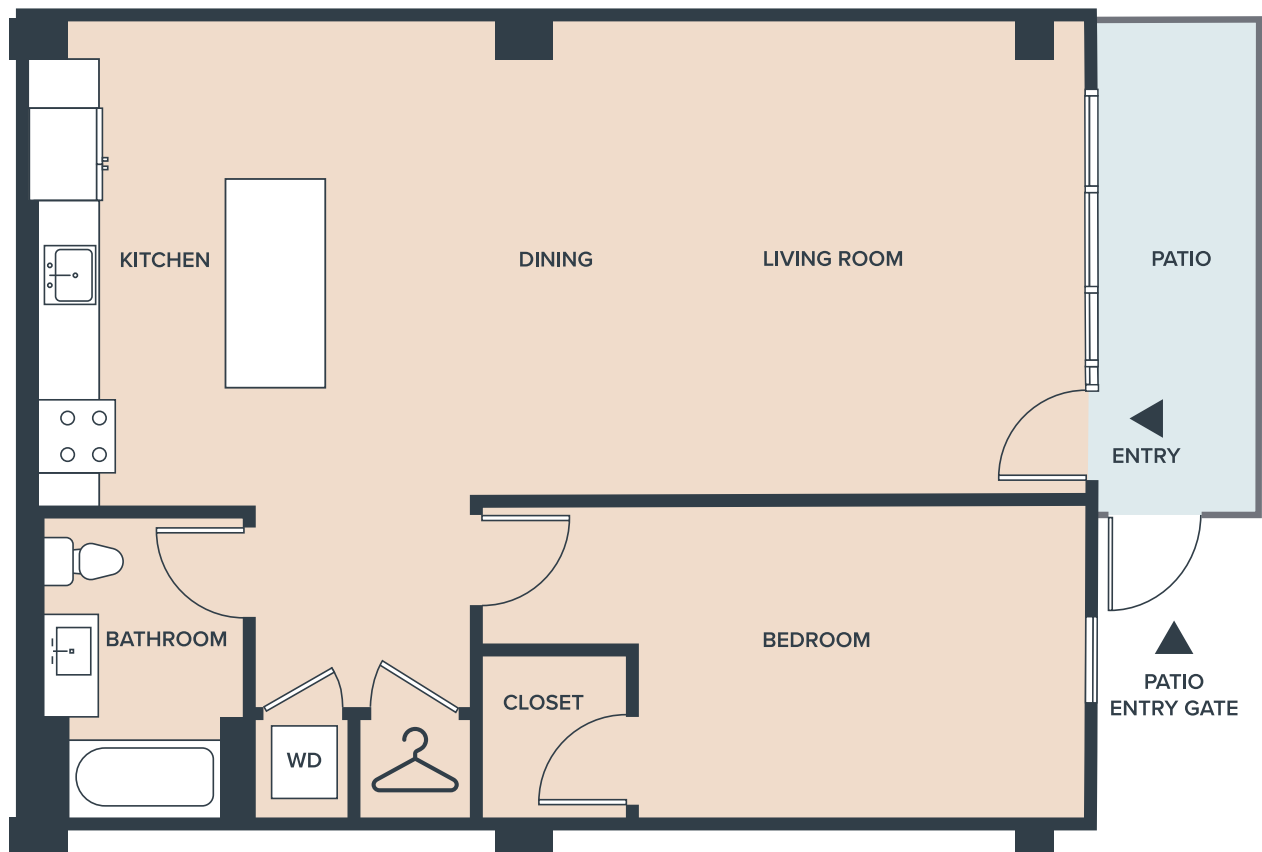

# Llewellyn

## Unit GG

1 Bed, 1 Bath

1028 SF

1101 North Main Street, Los Angeles CA 90012

Llewellyn.la

Floor plans are artist's rendering. All dimensions are approximate. Actual product and specifications may vary in dimension or detail. Not all features are available in every apartment. Prices and availability are subject to change. Please see a representative for details.