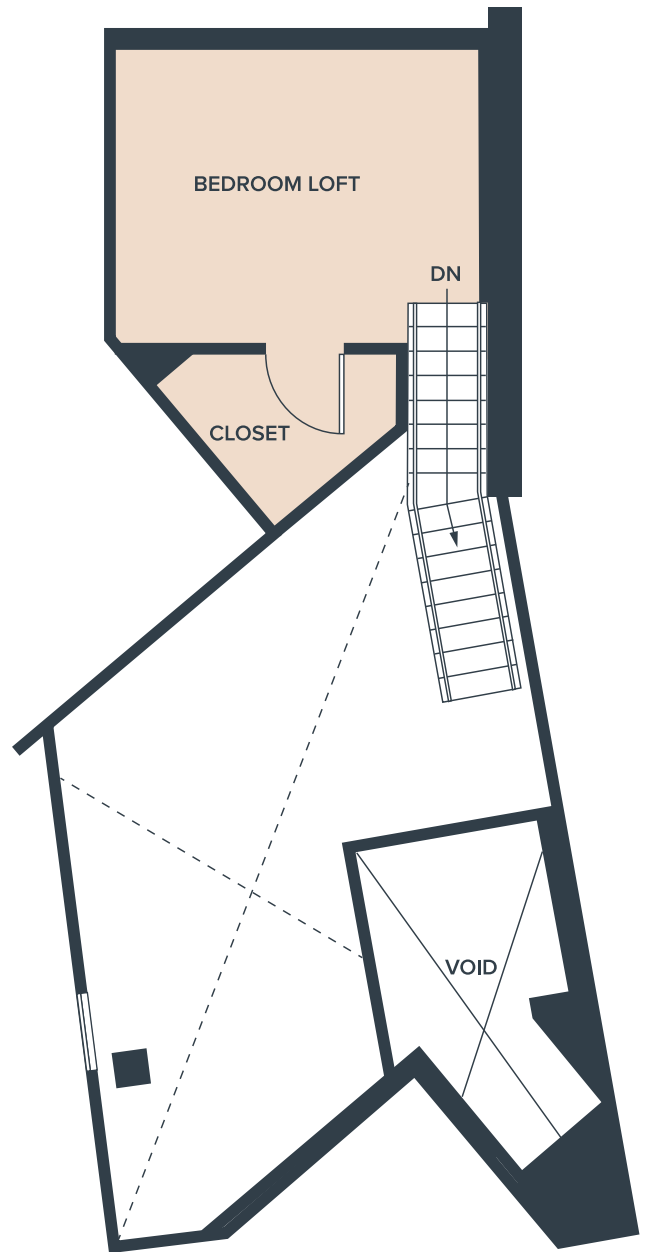

Llewellyn

Unit EE

1 Bed, 1 Bath

963 SF

FIRST FLOOR

SECOND FLOOR

1101 North Main Street, Los Angeles CA 90012

Llewellyn.la

Floor plans are artist's rendering. All dimensions are approximate. Actual product and specifications may vary in dimension or detail. Not all features are available in every apartment. Prices and availability are subject to change. Please see a representative for details.