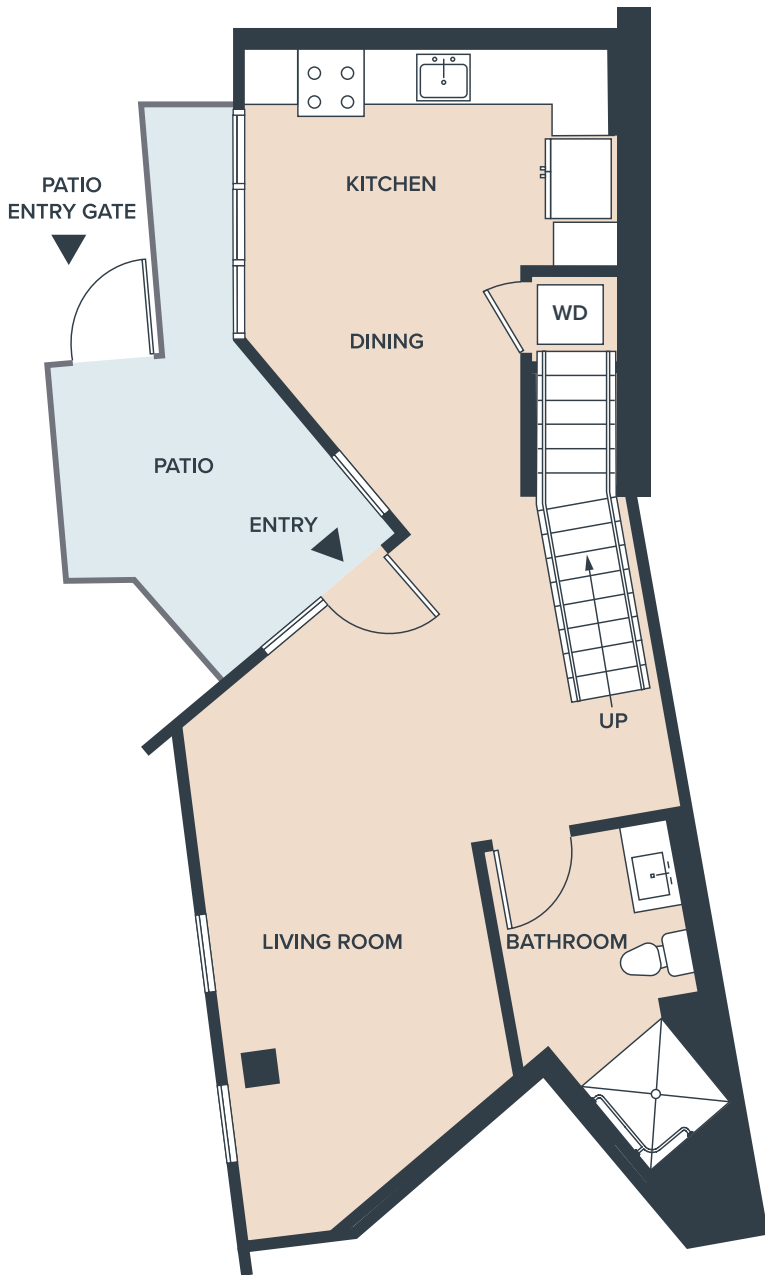

Llewellyn

Unit EE

1 Bed, 1 Bath

963 SF

FIRST FLOOR

SECOND FLOOR

1101 North Main Street, Los Angeles CA 90012

Llewellyn.la

Floor plans are artist's rendering. All dimensions are approximate. Actual product and specifications may vary in dimension or detail. Not all features are available in every apartment. Prices and availability are subject to change. Please see a representative for details.