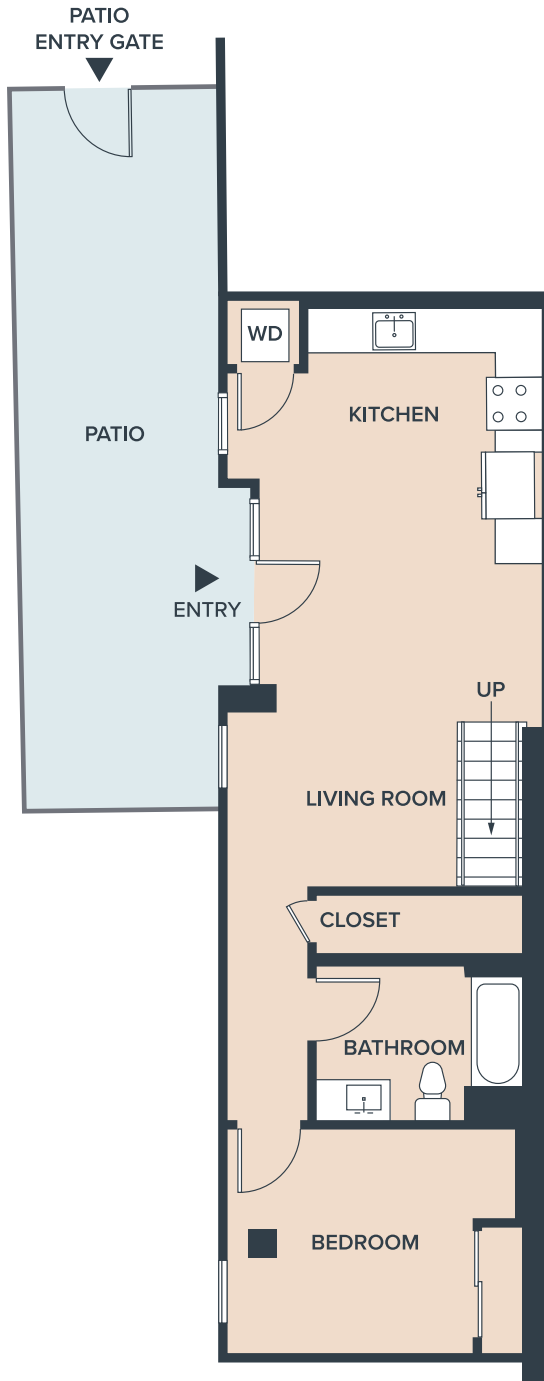

Llewellyn

Unit DD

2 Bed, 1 Bath

1113 SF

FIRST FLOOR

SECOND FLOOR

1101 North Main Street, Los Angeles CA 90012

Llewellyn.la

Floor plans are artist's rendering. All dimensions are approximate. Actual product and specifications may vary in dimension or detail. Not all features are available in every apartment. Prices and availability are subject to change. Please see a representative for details.