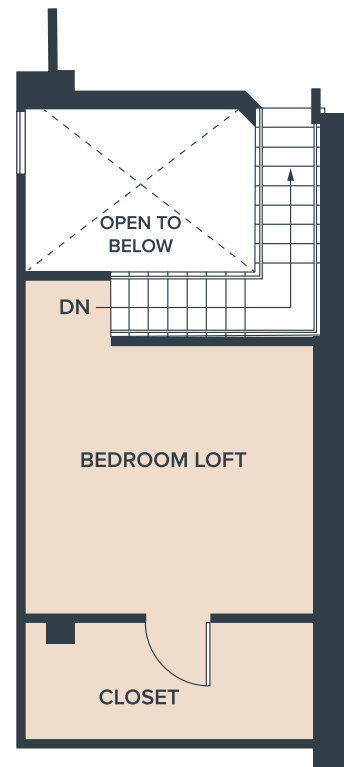

Llewellyn

Unit DD

2 Bed, 1 Bath

1113 SF

FIRST FLOOR

SECOND FLOOR

1101 North Main Street, Los Angeles CA 90012

Llewellyn.la

Floor plans are artist's rendering. All dimensions are approximate. Actual product and specifications may vary in dimension or detail. Not all features are available in every apartment. Prices and availability are subject to change. Please see a representative for details.