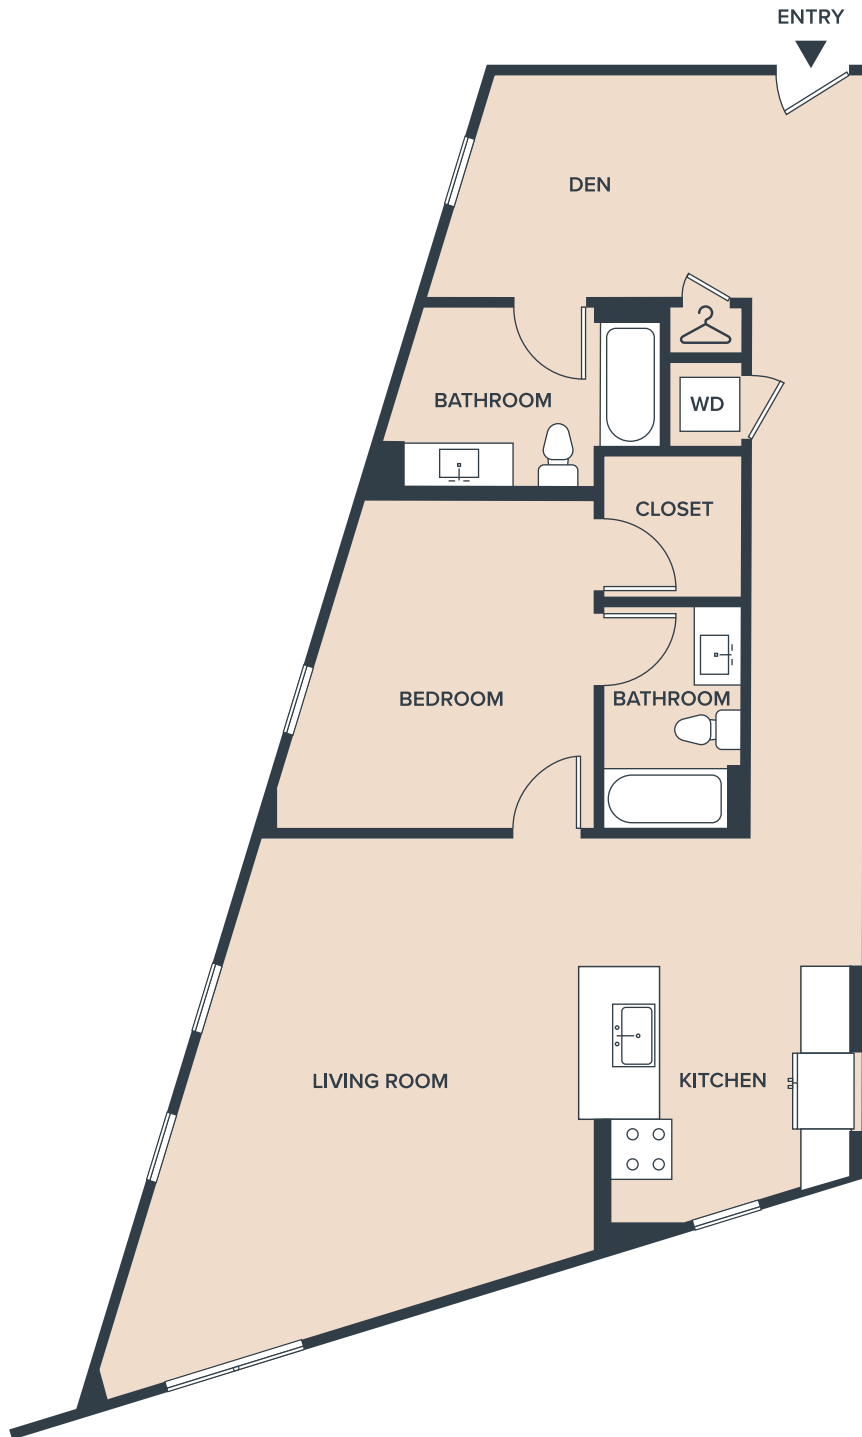

Llewellyn

Unit D

1 Bed + Den, 2 Bath

1248 SF

1101 North Main Street, Los Angeles CA 90012

Llewellyn.la

Floor plans are artist's rendering. All dimensions are approximate. Actual product and specifications may vary in dimension or detail. Not all features are available in every apartment. Prices and availability are subject to change. Please see a representative for details.