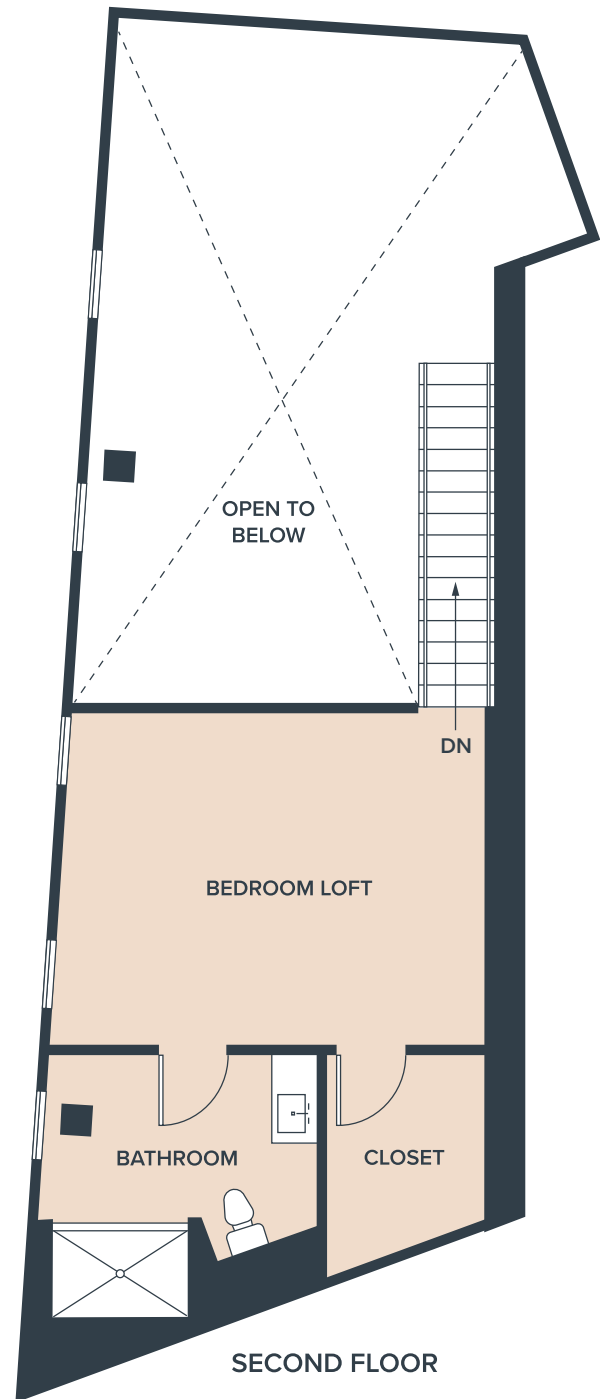

Llewellyn

Unit CC
2 Bed, 2 Bath
1589 SF

1101 North Main Street, Los Angeles CA 90012

Llewellyn.la

Floor plans are artist's rendering. All dimensions are approximate. Actual product and specifications may vary in dimension or detail. Not all features are available in every apartment. Prices and availability are subject to change. Please see a representative for details.