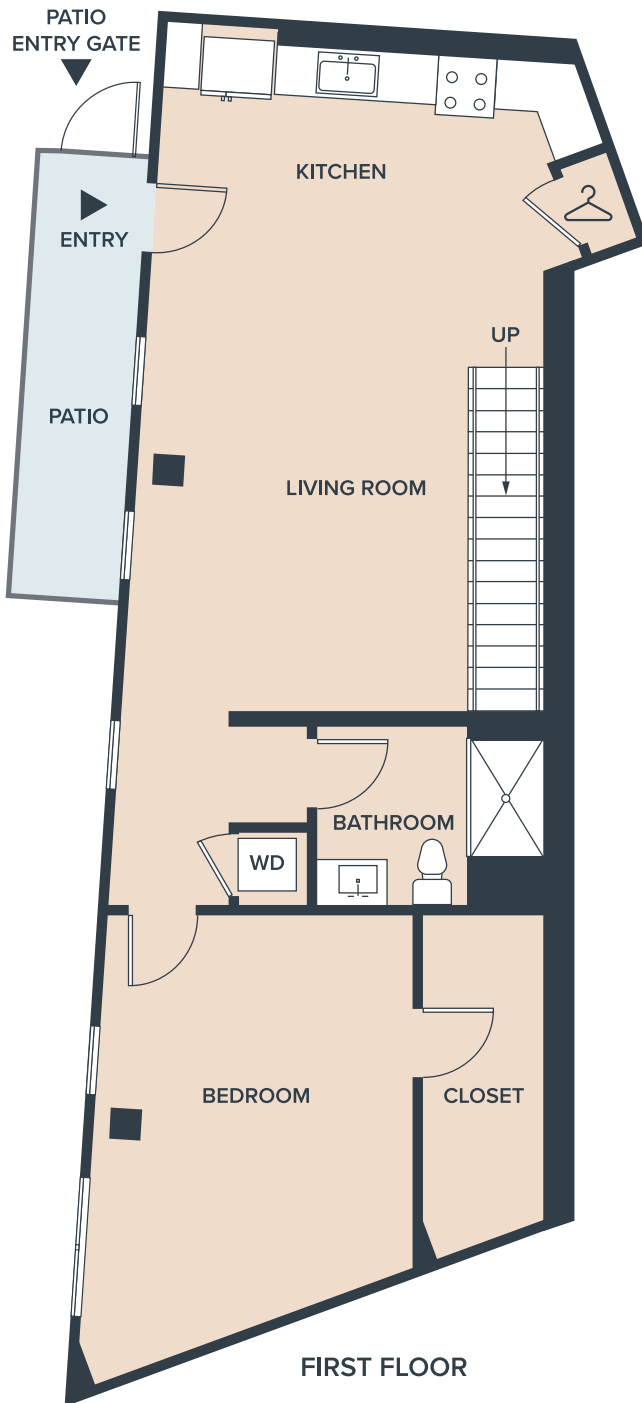

Llewellyn

Unit CC
2 Bed, 2 Bath
1589 SF

1101 North Main Street, Los Angeles CA 90012

Llewellyn.la

Floor plans are artist's rendering. All dimensions are approximate. Actual product and specifications may vary in dimension or detail. Not all features are available in every apartment. Prices and availability are subject to change. Please see a representative for details.