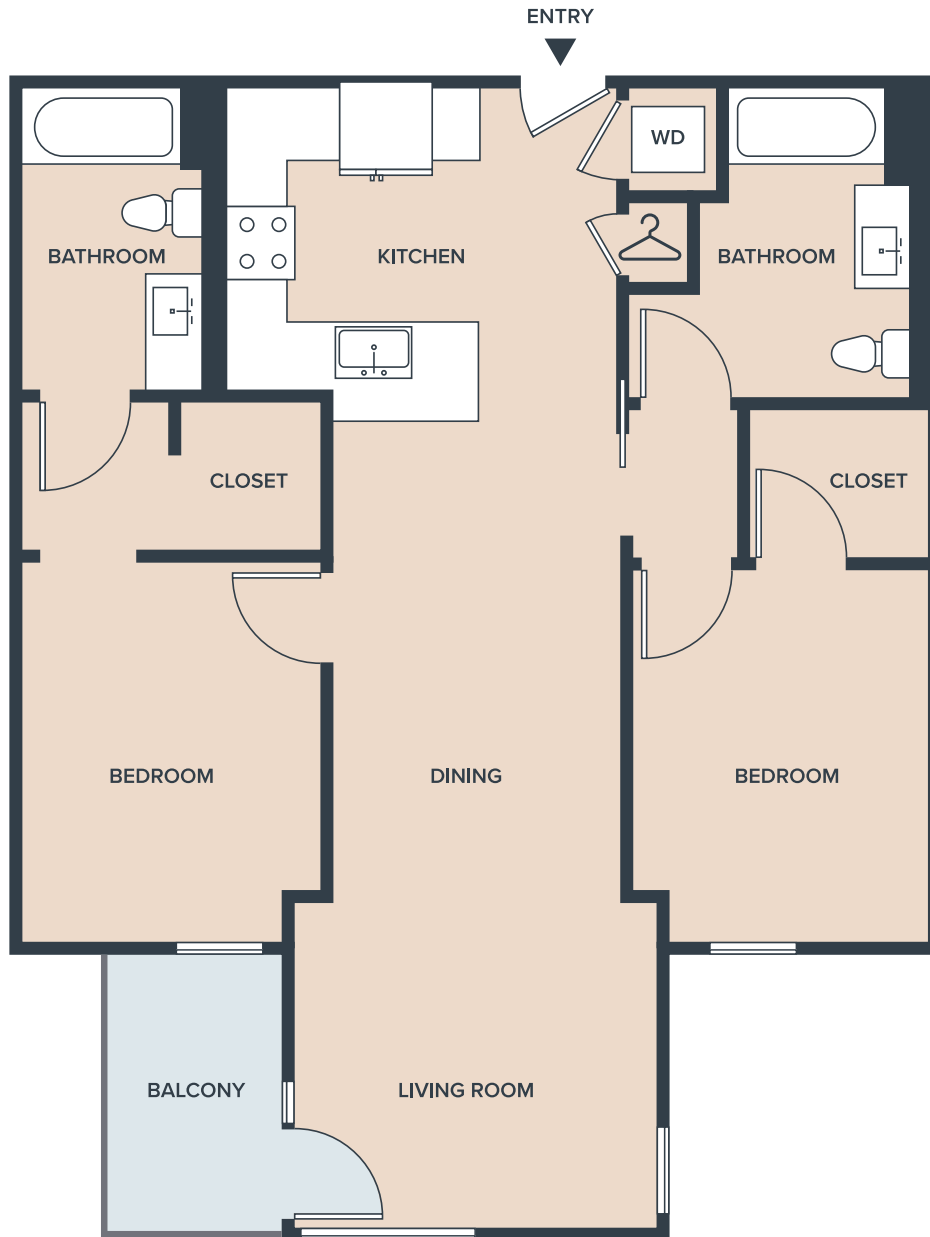

Llewellyn

Unit A
2 Bed, 2 Bath
1054 SF

1101 North Main Street, Los Angeles CA 90012 Llewellyn.la

Floor plans are artist's rendering. All dimensions are approximate. Actual product and specifications may vary in dimension or detail. Not all features are available in every apartment. Prices and availability are subject to change. Please see a representative for details.