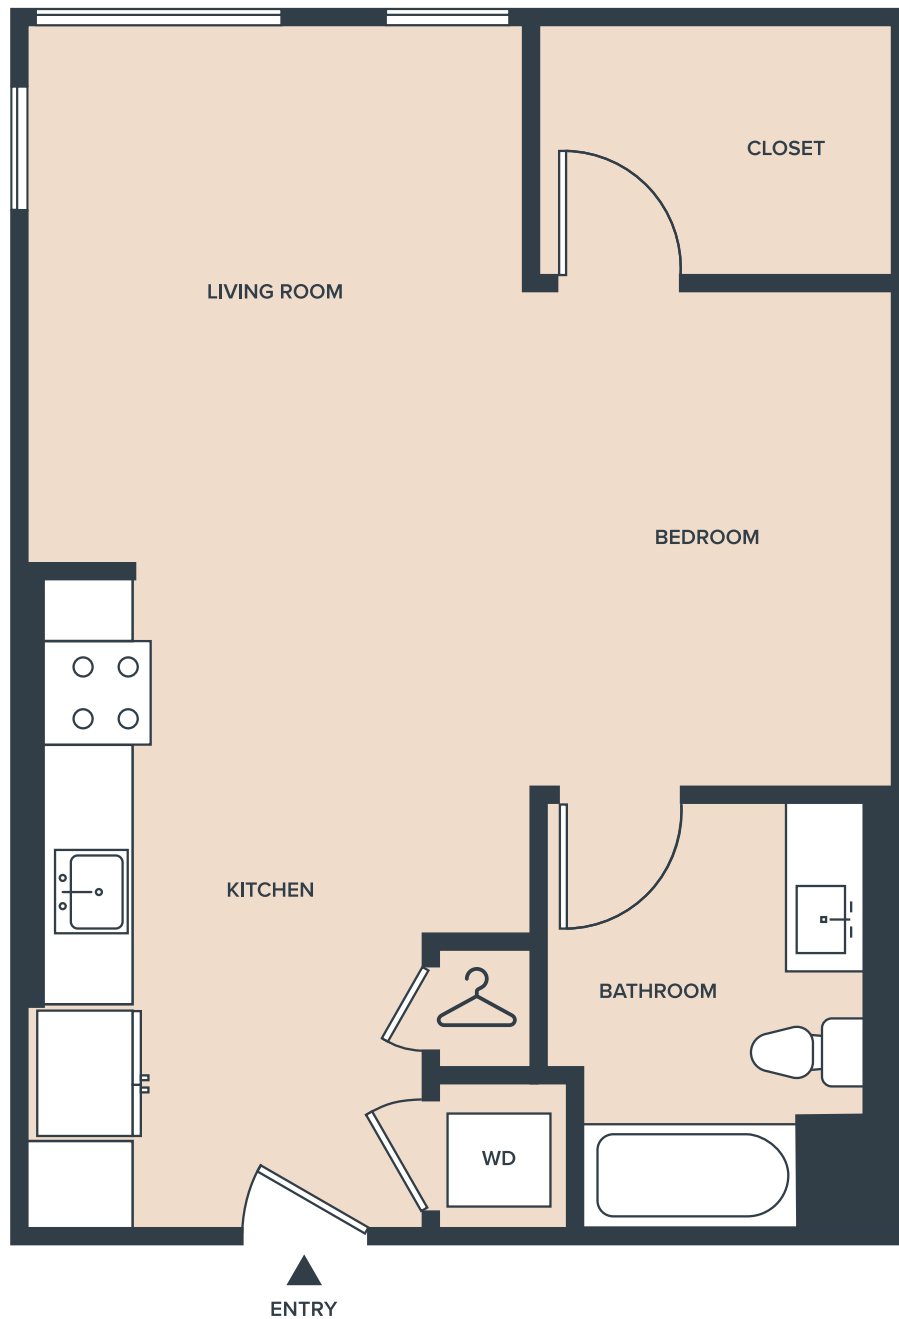

# Llewellyn

Unit Q  
Studio  
621 SF

1101 North Main Street, Los Angeles CA 90012

Llewellyn.la

Floor plans are artist's rendering. All dimensions are approximate. Actual product and specifications may vary in dimension or detail. Not all features are available in every apartment. Prices and availability are subject to change. Please see a representative for details.