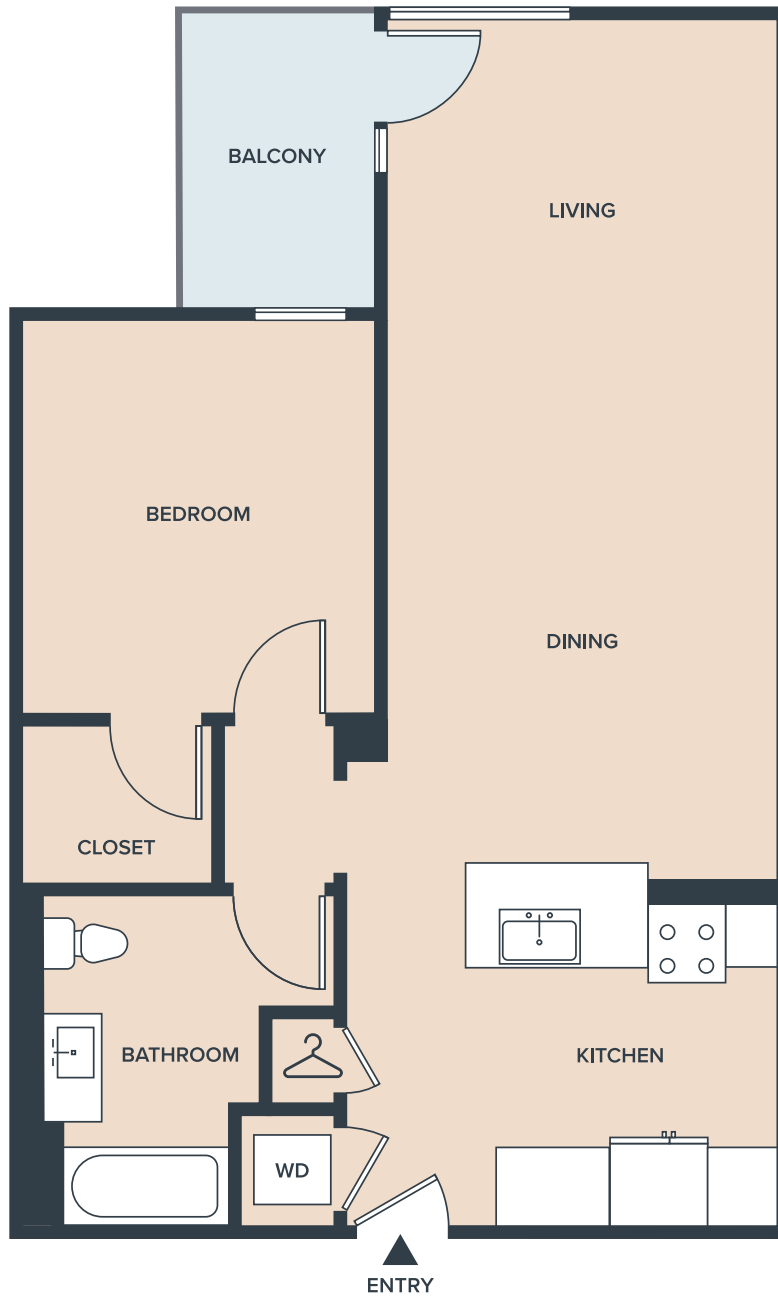

# Llewellyn

## Unit G

1 Bed, 1 Bath

872 SF

1101 North Main Street, Los Angeles CA 90012

Llewellyn.la

Floor plans are artist's rendering. All dimensions are approximate. Actual product and specifications may vary in dimension or detail. Not all features are available in every apartment. Prices and availability are subject to change. Please see a representative for details.