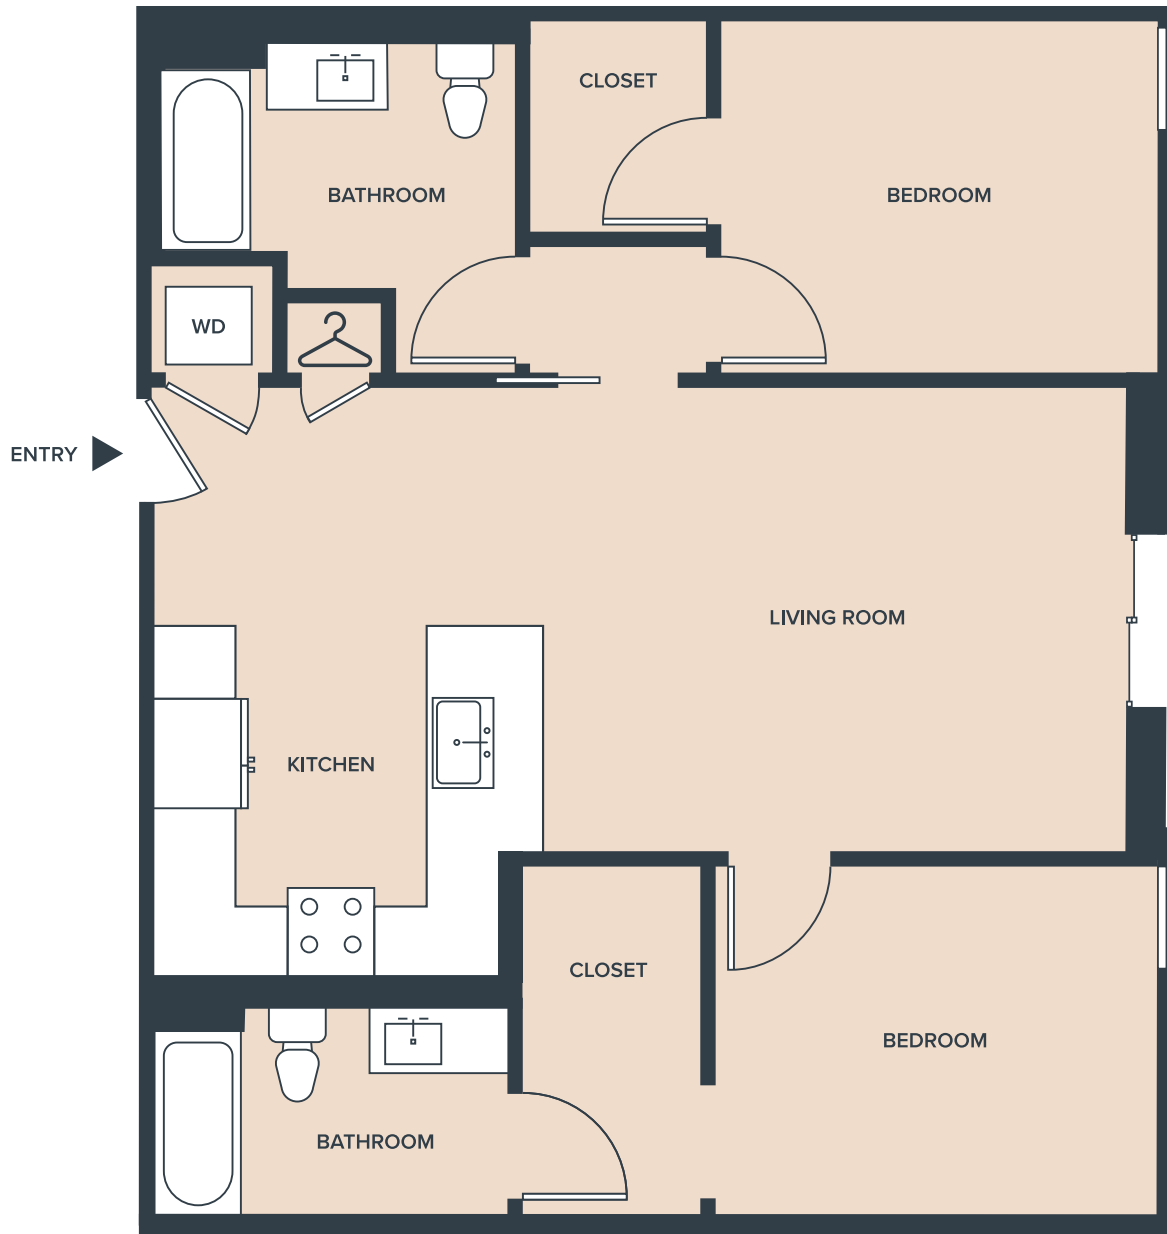

# Llewellyn

**Unit B1**  
2 Bed, 2 Bath  
1059 SF

1101 North Main Street, Los Angeles CA 90012      Llewellyn.la

Floor plans are artist's rendering. All dimensions are approximate. Actual product and specifications may vary in dimension or detail. Not all features are available in every apartment. Prices and availability are subject to change. Please see a representative for details.